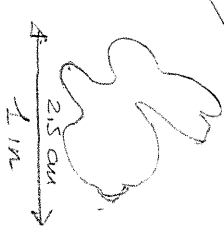

Winter Cookie Platter

Made by Maura

for

Cookie Connection

Dec 2017

10 cm
4 in

16 cm
6 1/4 in

Winter Cookie
Platter
Made by Maura
for
Cookie Connection
Dec 2017