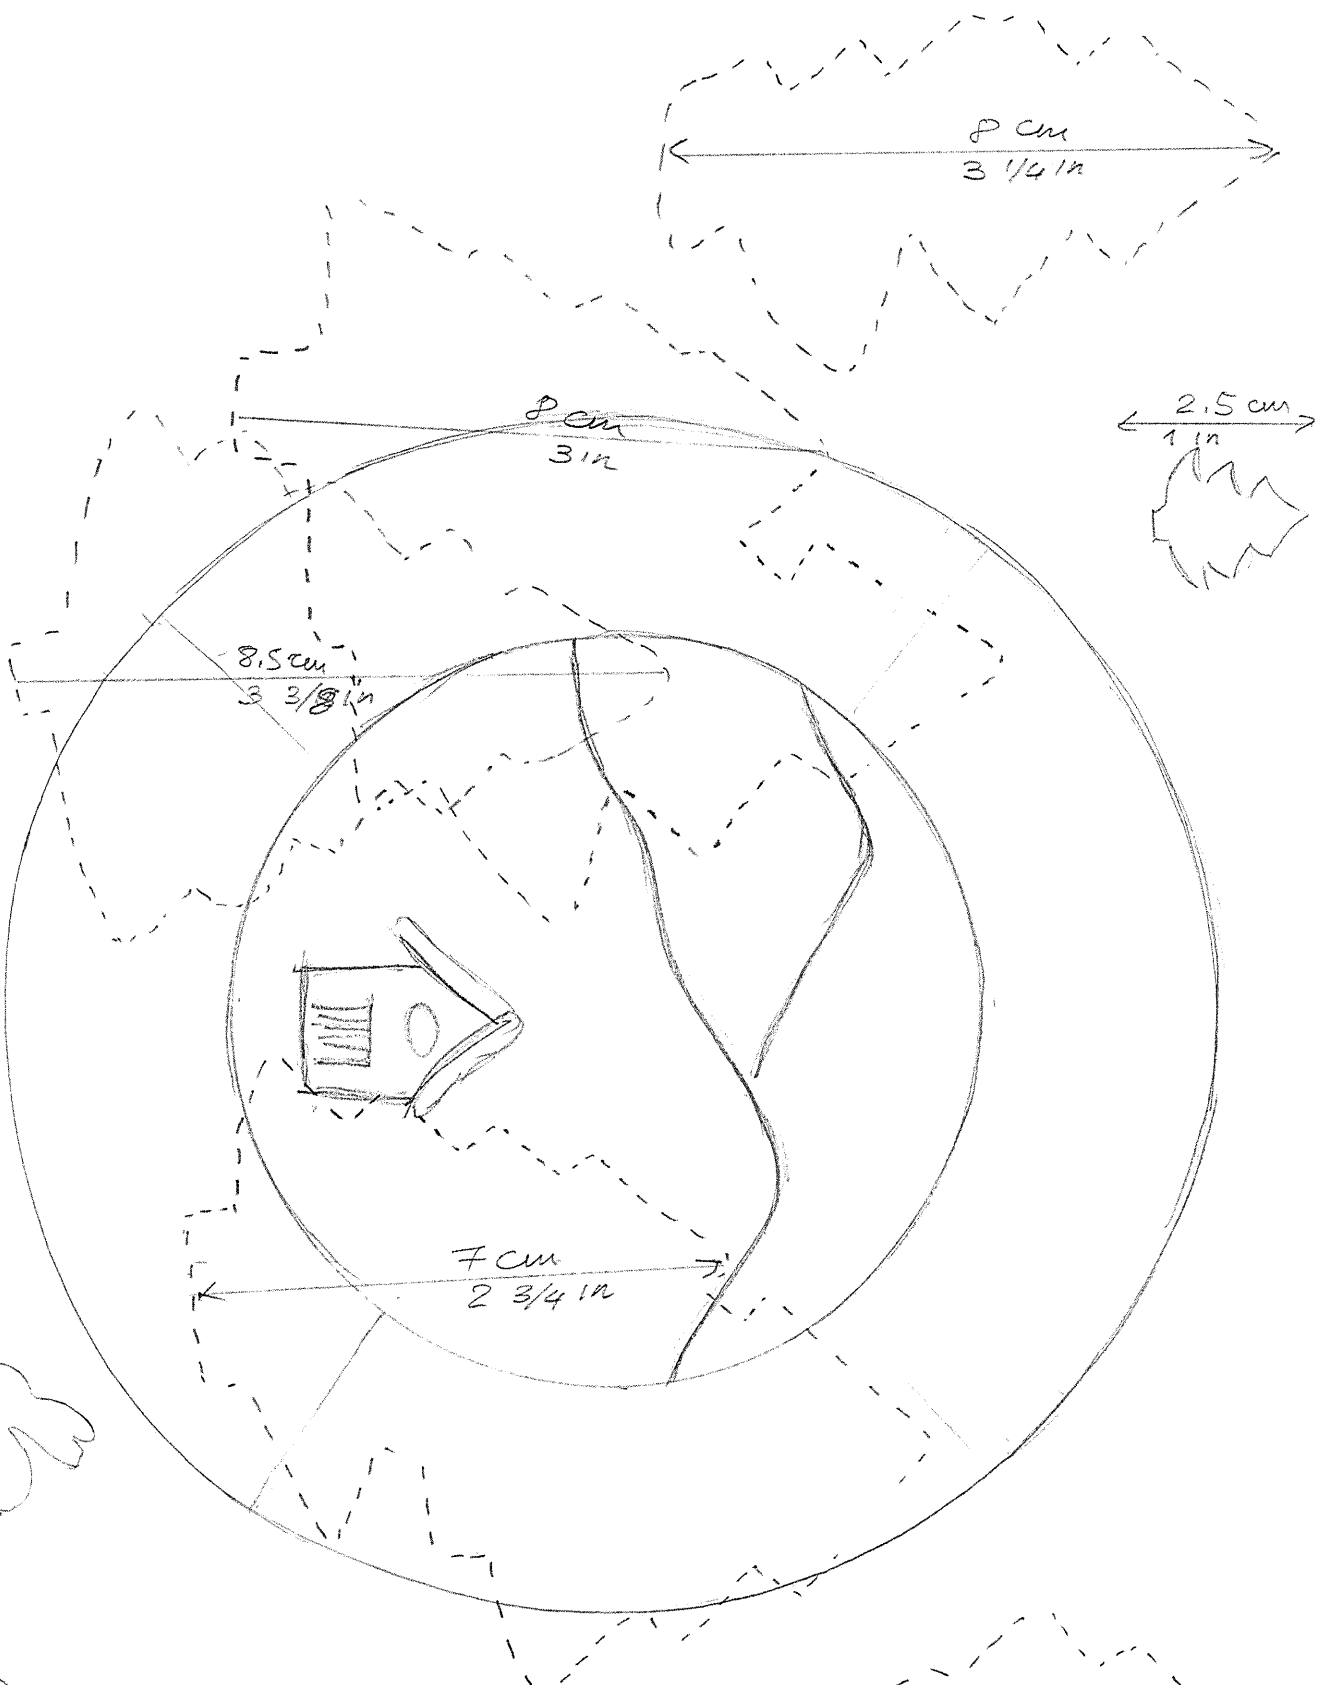

Winter Cookie Platter

Made by Maura

for

Cookie Connection

Dec 2017

10 cm
4 in

16 cm
6 1/4 in

Winter Cookie
Platter
Made by Maura
for
Cookie Connection
Dec 2017