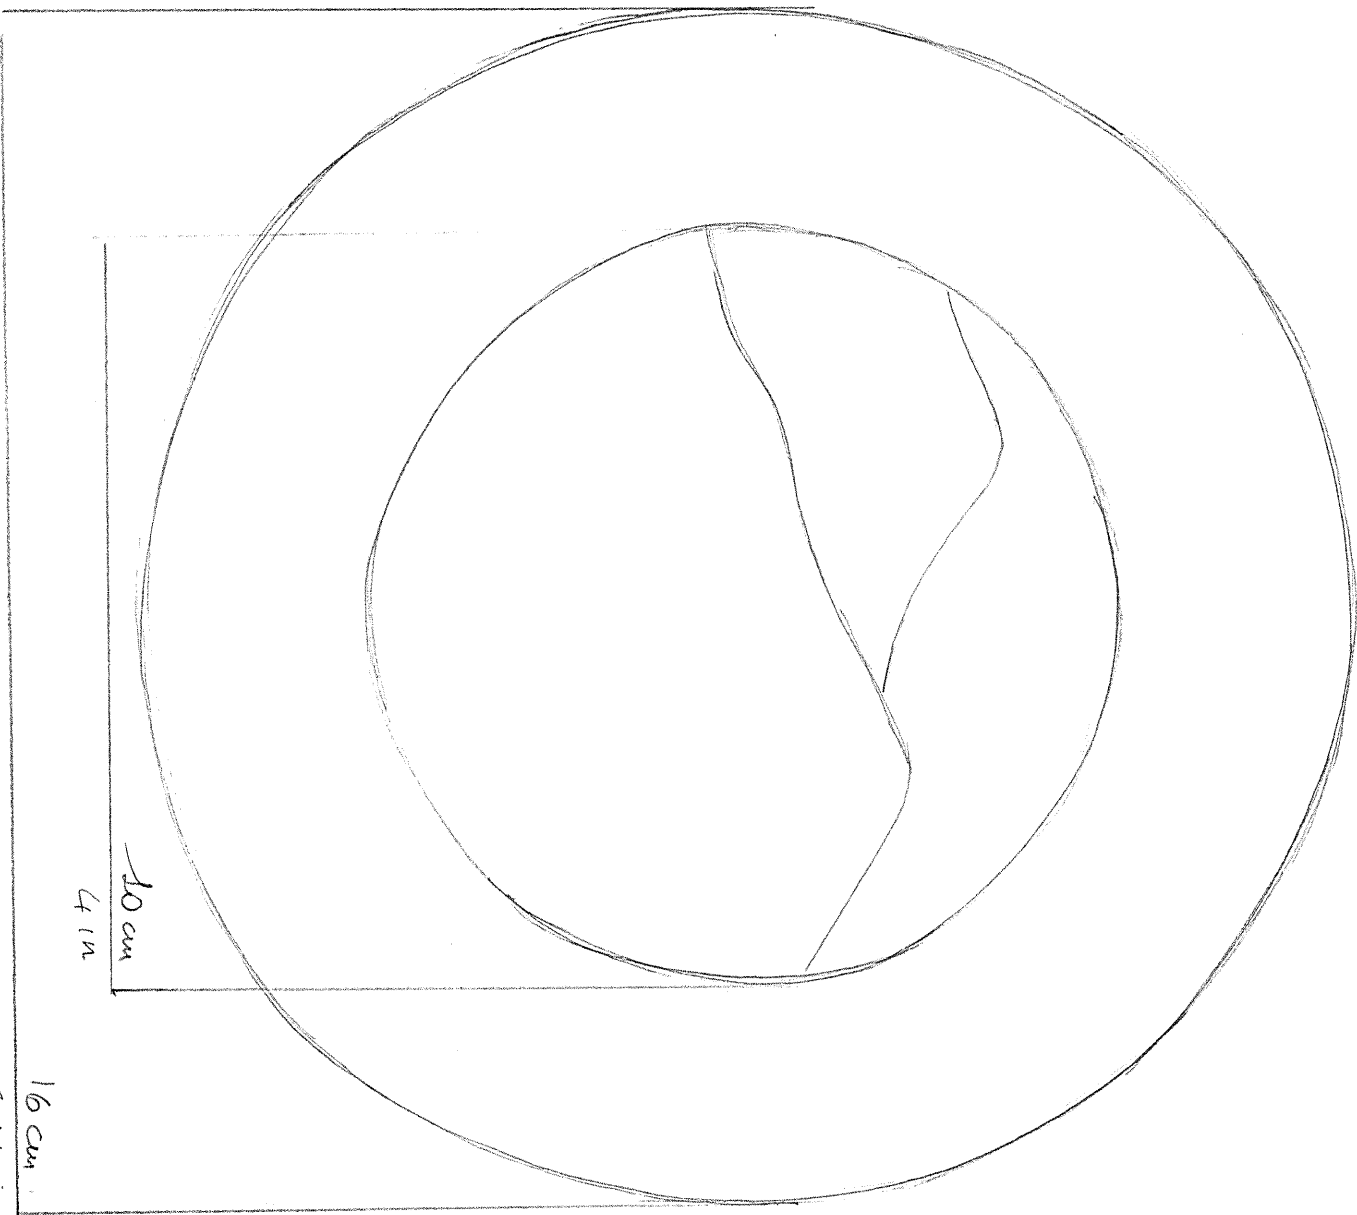

Winter Cookie Platter

Made by Maura

for

Cookie Connection

Dec 2017

10 cm
4 in

16 cm
6 1/4 in

Winter Cookie
Platter
Made by Maura
for
Cookie Connection
Dec 2017