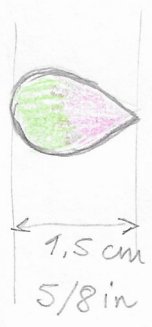

1 WATER LILY (21 to 24 PETALS)

PETALS 2.5 cm X 0.7 or 0.8 cm / 1 in X 5/16 or 3/8 in

WATER LILY and LILY PAD TEMPLATES

BUD (half)

1.5 cm X 1.1 cm / 5/8 in X 7/16 in

Made by Mowu (TUTORIAL) for Cookie Connection

June 2018

Mowu © 2018

LILY PADS

SMALL  $\phi$  2.5 cm / 1 in

MEDIUM  $\phi$  3 cm / 1 3/16 in

LARGE  $\phi$  3.5 cm / 1 3/8 in

CENTER  $\phi$  1 cm / 3/8 in