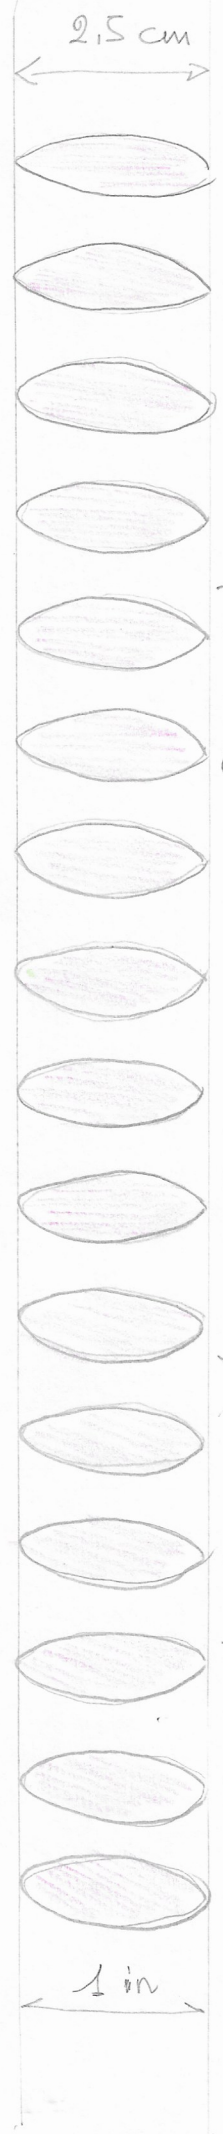

1 WATER LILY (21 to 24 PETALS)

PETALS 2.5 cm X 0.7 or 0.8 cm / 1 in X 5/16 or 3/8 in

WATER LILY and LILY PAD TEMPLATES

BUD (half)

1.5 cm X 1.1 cm / 5/8 in X 7/16 in

Made by Mowu (TUTORIAL) for Cookie Connection

June 2018

Mowu © 2018

LILY PADS

SMALL  $\phi$  2.5 cm / 1 in

MEDIUM  $\phi$  3 cm / 1 3/16 in

LARGE  $\phi$  3.5 cm / 1 3/8 in

CENTER  $\phi$  1 cm / 3/8 in