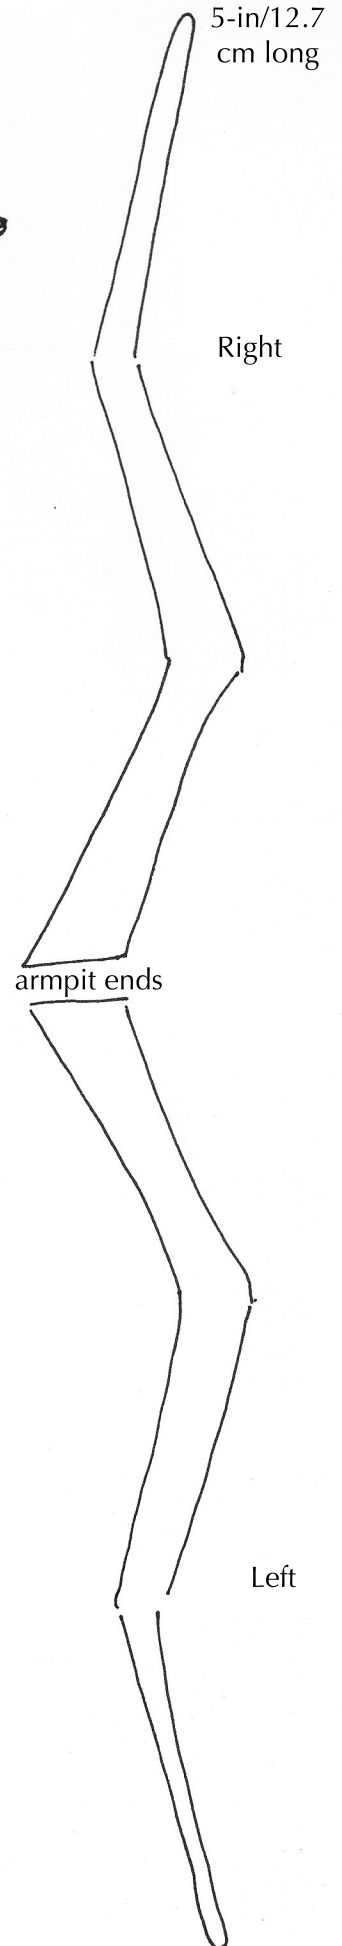

Body Templates

Toes
x2

Neck

Torso

Upper Leg
x2

1 1/4 in/3.2 cm

Lower Leg
x2

5/8 in/1.6 cm

Feather Templates

Body
x600

A Right
x5

A Left
x5

B Right
x5

B Left
x5

C
x20

D
x10

E
x32

F
x16

G
x36

H
x40

I
x40

Tail

Wing Bone Templates

5-in/12.7
cm long

* "pointed end" that attaches to wing bone